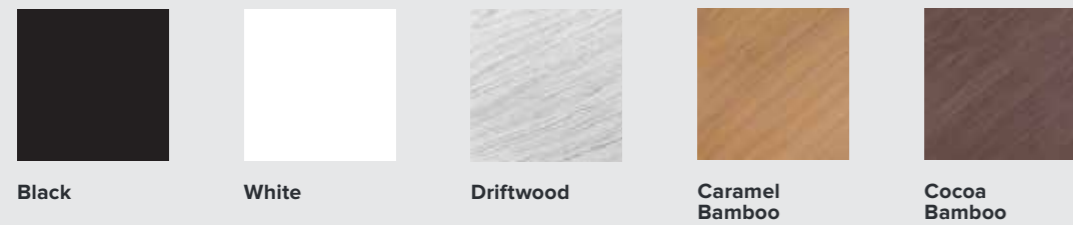

EFFORTLESS CONTROL

Forget the bygone days of the pull chain; every Haiku fan comes equipped with a handheld remote to ensure effortless control of your fan and lighting settings.

For even greater convenience, download our free mobile app (compatible with iOS and Android) to group and control fans and lights from your phone.

SMART HOME INTEGRATION

Use voice commands with Amazon Alexa and Google Assistant. Group and control Haiku fans and lights simultaneously.*